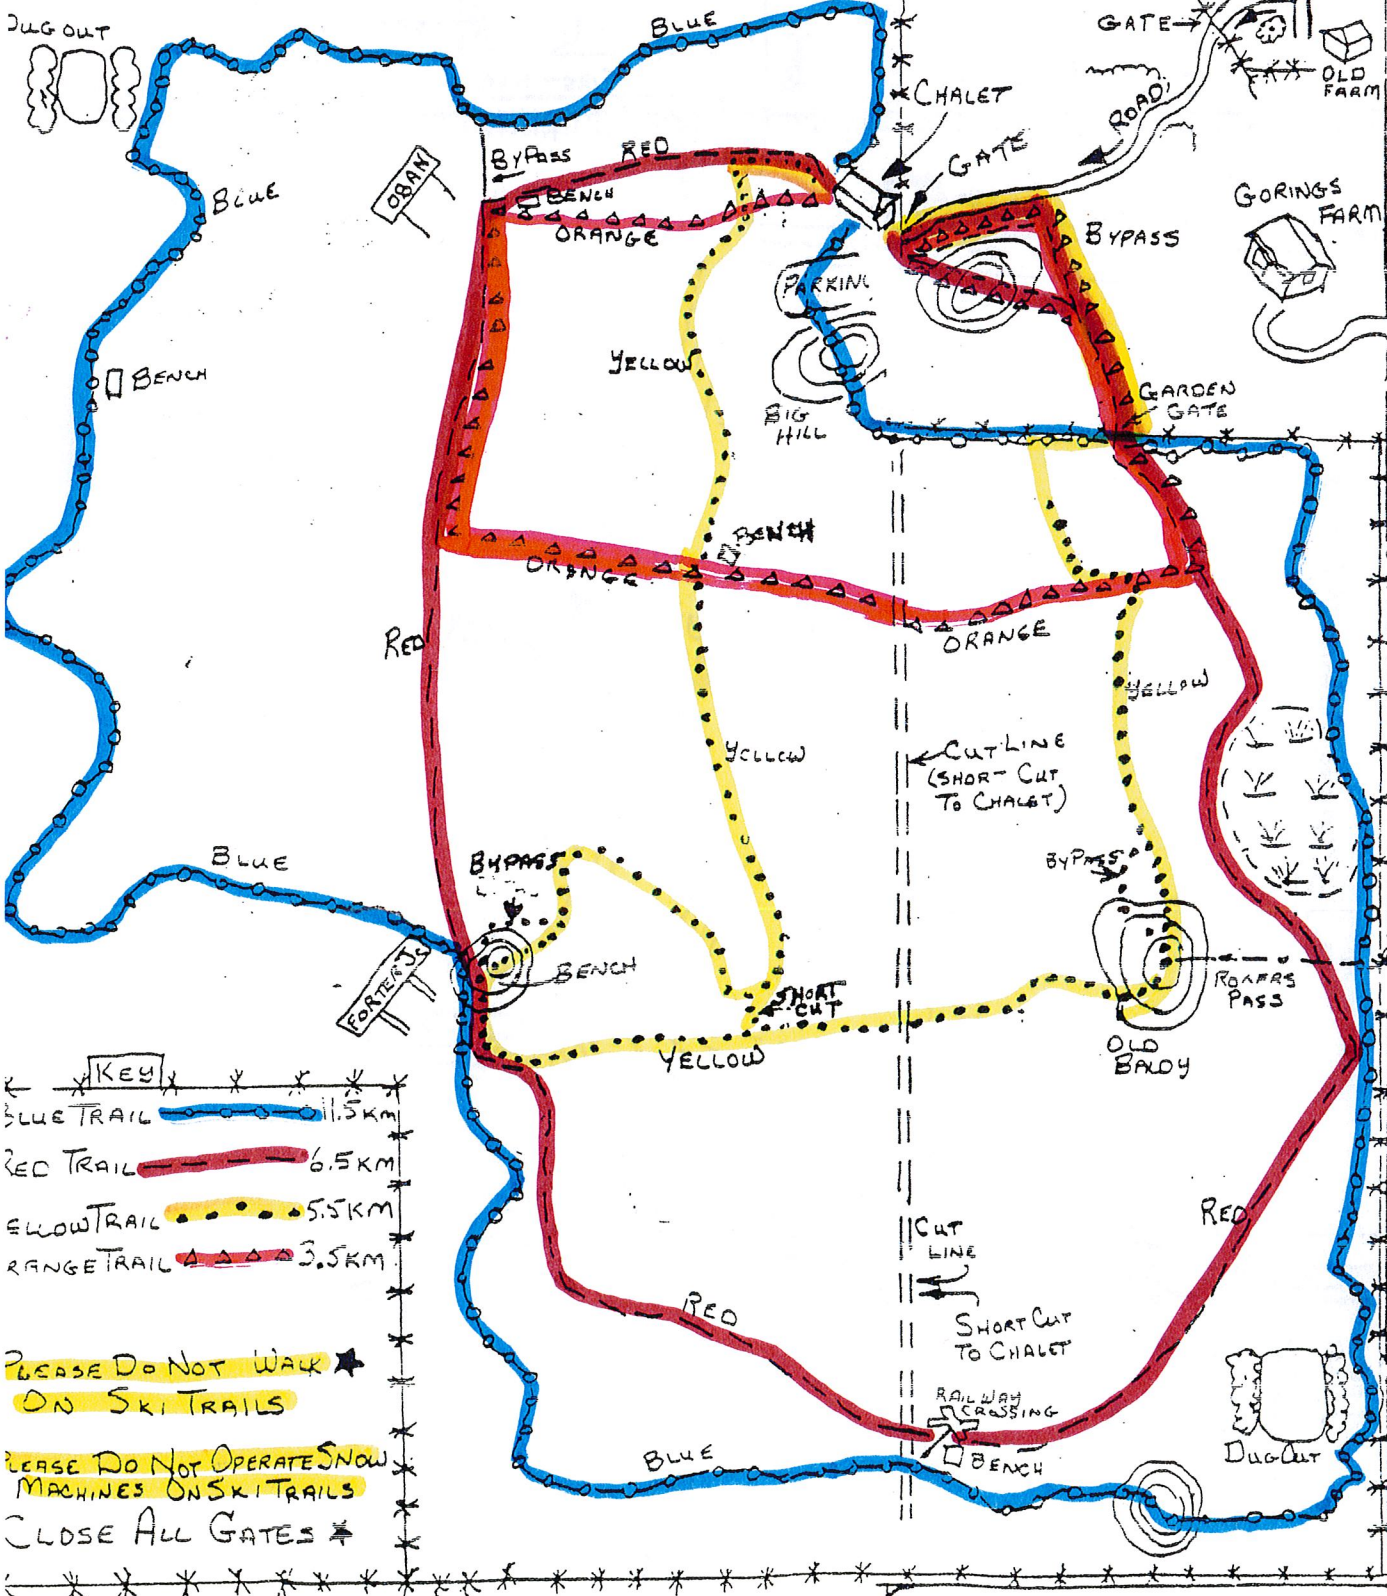

ARGO SKI TRAILS

Biggar

NORTH

WDF LAND

NEW ROAD

Highway 11

LAKE

6.5 KM

5 km

Highway 4

ARGO ROAD

- KEY**
- BLUE TRAIL 11.5 KM
 - RED TRAIL 6.5 KM
 - YELLOW TRAIL 5.5 KM
 - ORANGE TRAIL 3.5 KM

PLEASE DO NOT WALK ON SKI TRAILS

PLEASE DO NOT OPERATE SNOW MACHINES ON SKI TRAILS

CLOSE ALL GATES

27 km.

← LANDIS

NORTH

#4

HIGHWAY #14

RCMP

BIGGAR

HOSPITAL

HIGHWAY #4

6.5 KM

3

4

← 5 KM

ARGO ROAD

ARGO SKI

ROSETOWN ↓